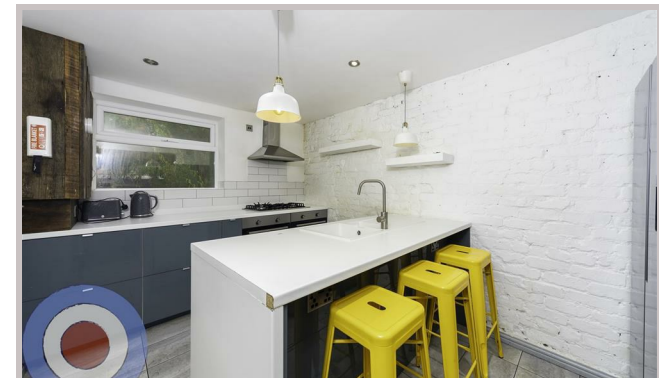

Rooms in 25 Ruskin
Avenue
Manchester
M14 4DP

Rooms in 25 Ruskin Avenue

£598 Per month

SINGLE ROOMS IN STUDENT PROPERTY AVAILABLE ON 01/07/26

£138pppw
£153pppw with bills included

This stylish 6-bedroom, 3-storey house is perfectly located in Whitworth Park, just a short walk from the university. Packed with original features and individually styled bedrooms, including fun touches like leopard print wallpaper in the bathroom, it's full of character.

All six bedrooms are doubles, providing plenty of space for students, and the open-plan kitchen-diner is perfect for socialising and group living.

No deposit required and communal cleaning included can be added if needed.